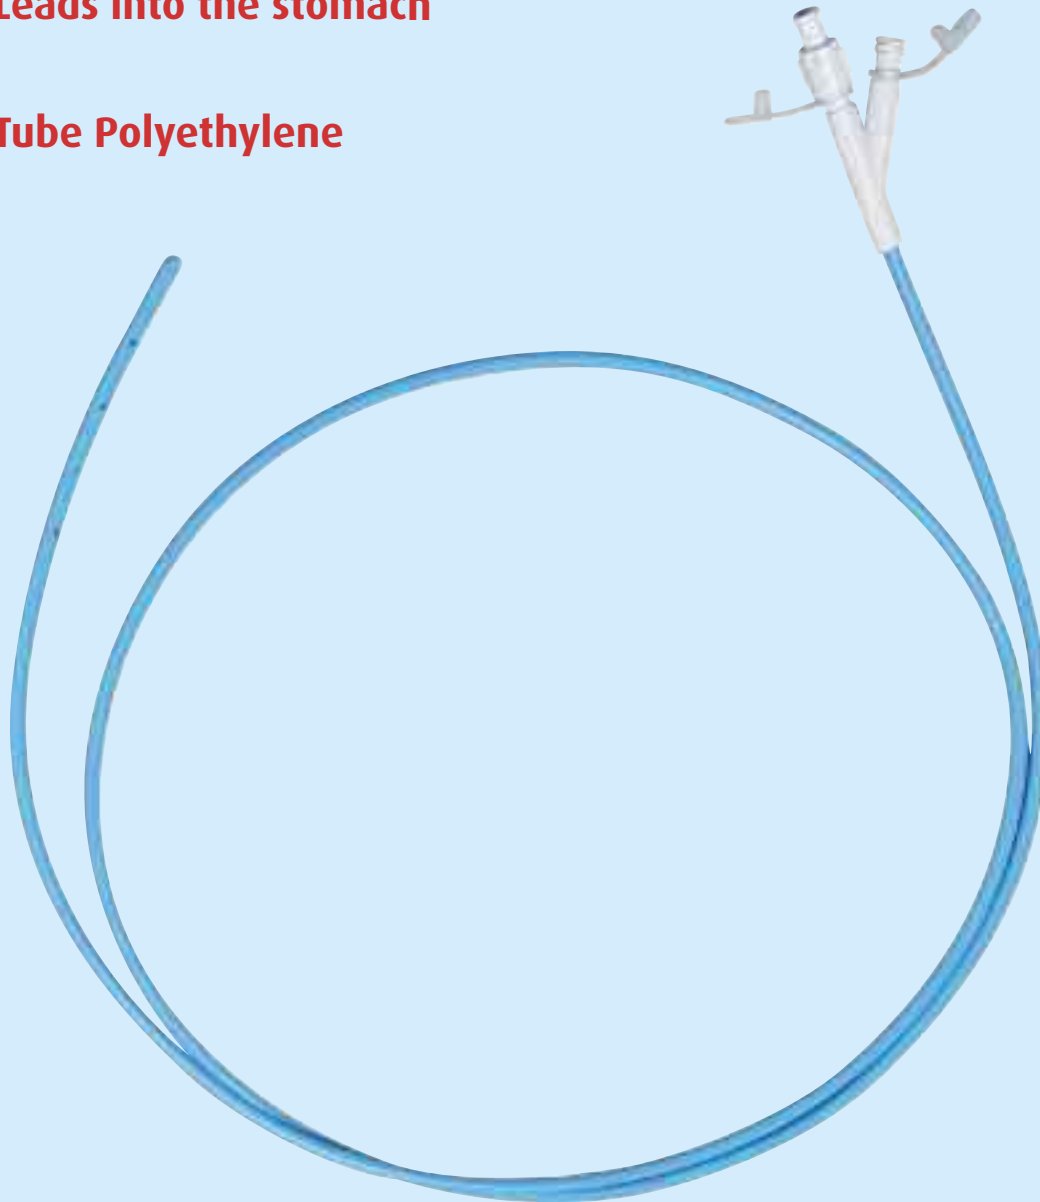

# Naso Jejunal Feeding Tube

**To feed nutrition through mouth or nose  
Leads into the stomach**

**Tube Polyethylene**

Art. No.	Product name	Size	Length
NJFT-12120	Naso Jejunal Feeding Tube	12 FR	120 cm
NJFT-12	Naso Jejunal Feeding Tube	12 FR	155 cm
NJFT-14120	Naso Jejunal Feeding Tube	14 FR	120 cm
NJFT-14	Naso Jejunal Feeding Tube	14 FR	155 cm
NJFT-16120	Naso Jejunal Feeding Tube	16 FR	120 cm
NJFT-16	Naso Jejunal Feeding Tube	16 FR	155 cm